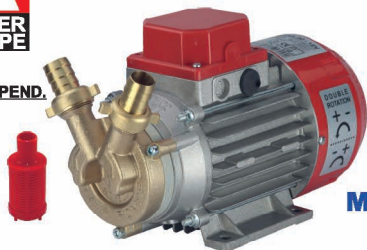

MARINA

BRONZO - BRONZE - BRONCE

MARINA NOVAX

INOSSIDABILE - INOXIDABLE

"Battery, i need a battery"

PAT.PEND.

MARINA 20

PAT.PEND.